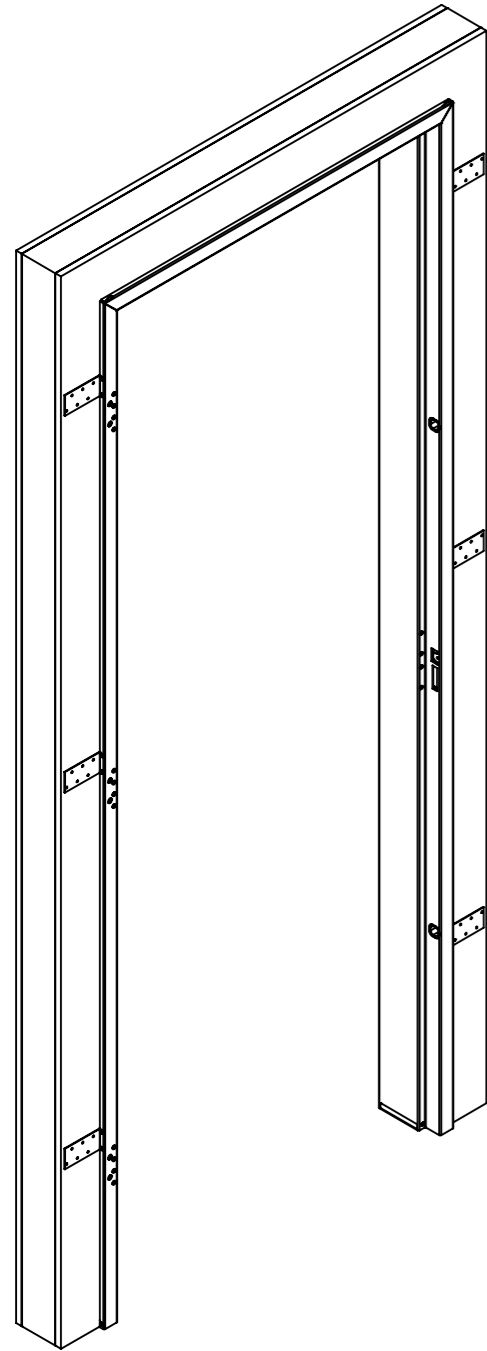

Rav Bariach (08) Industry Ltd

Southern Industrial Zone, POB 3032,
Ashkelon, Israel
Tel: +972-8-6794860
Fax: +972-8-6794879
Email: export@rav-bariach.com

C cover frame
door model 414 **90 min FR**

IN STOCK!

DETAIL L

DETAIL I

SECTION K-K
SCALE 1 : 10

SECTION J-J
SCALE 1 : 8

DH - door height with insert
DH = ROH - 1-5/8"
W - door width
Clearance between Door and Frame - 3/16"