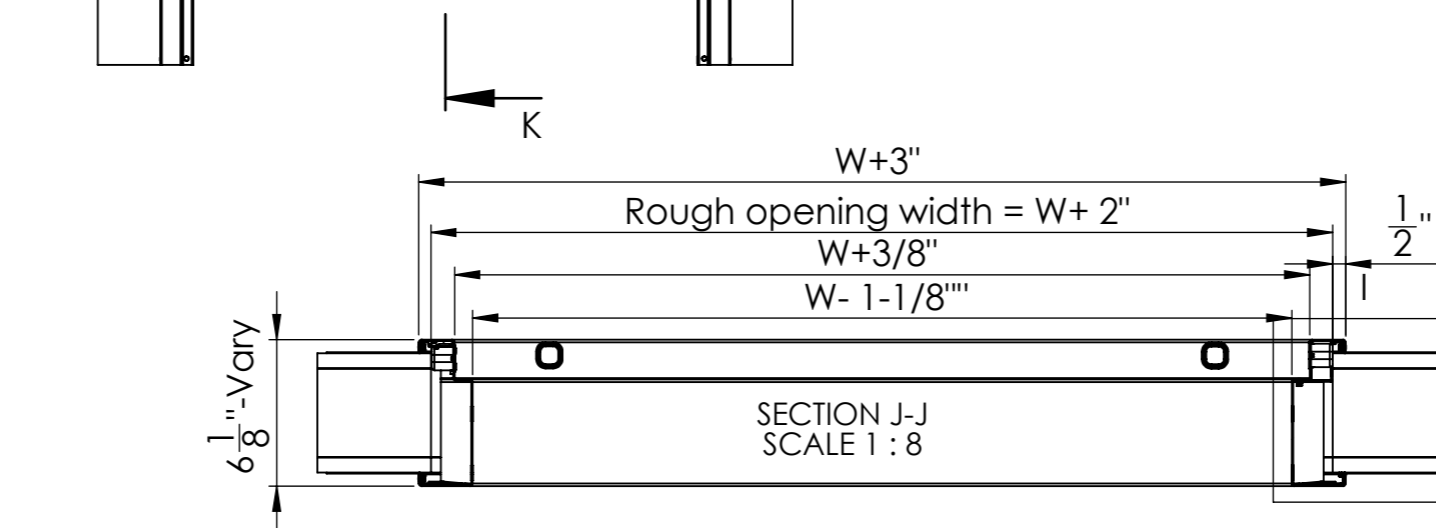

Rav Bariach (08) Industry Ltd

Southern Industrial Zone, POB 3032,
Ashkelon, Israel
Tel: +972-8-6794860
Fax: +972-8-6794879
Email: export@rav-bariach.com

C cover frame
door model 414 **90 min FR**

IN STOCK!

DETAIL L

DETAIL I

SECTION K-K
SCALE 1 : 10

SECTION J-J
SCALE 1 : 8

DH - door height with insert
DH = ROH - 1-5/8"
W - door width
Clearance between Door and Frame - 3/16"