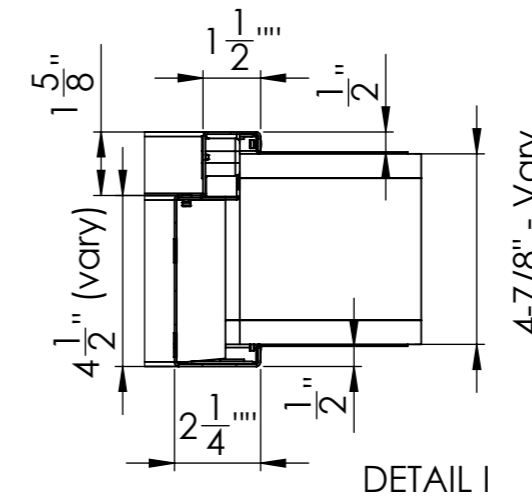

Rav Bariach (08) Industry Ltd

Southern Industrial Zone, POB 3032,
Ashkelon, Israel
Tel: +972-8-6794860
Fax: +972-8-6794879
Email: export@rav-bariach.com

C cover frame
door model 414 **90 min FR**

IN STOCK!

DETAIL L

DETAIL I

SECTION K-K
SCALE 1 : 10

SECTION J-J
SCALE 1 : 8

DH - door height with insert
DH = ROH - 1-5/8"
W - door width
Clearance between Door and Frame - 3/16"