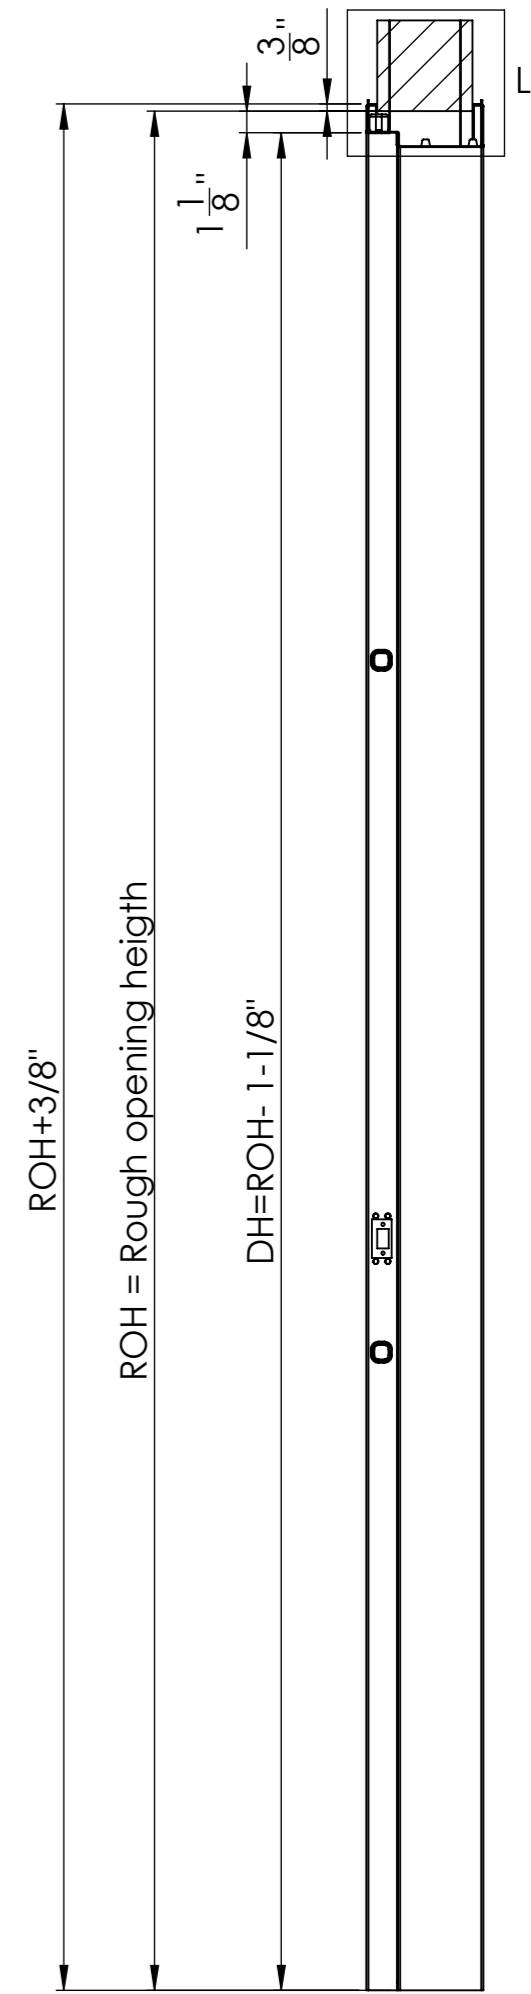

Rav Bariach (08) Industry Ltd

Southern Industrial Zone, POB 3032,
Ashkelon, Israel
Tel: +972-8-6794860
Fax: +972-8-6794879
Email: export@rav-bariach.com

C cover frame
door model 414 **90 min FR**

IN STOCK!

DETAIL L

DETAIL I

SECTION K-K
SCALE 1 : 10

SECTION J-J
SCALE 1 : 8

DH - door height with insert
DH = ROH - 1-5/8"
W - door width
Clearance between Door and Frame - 3/16"