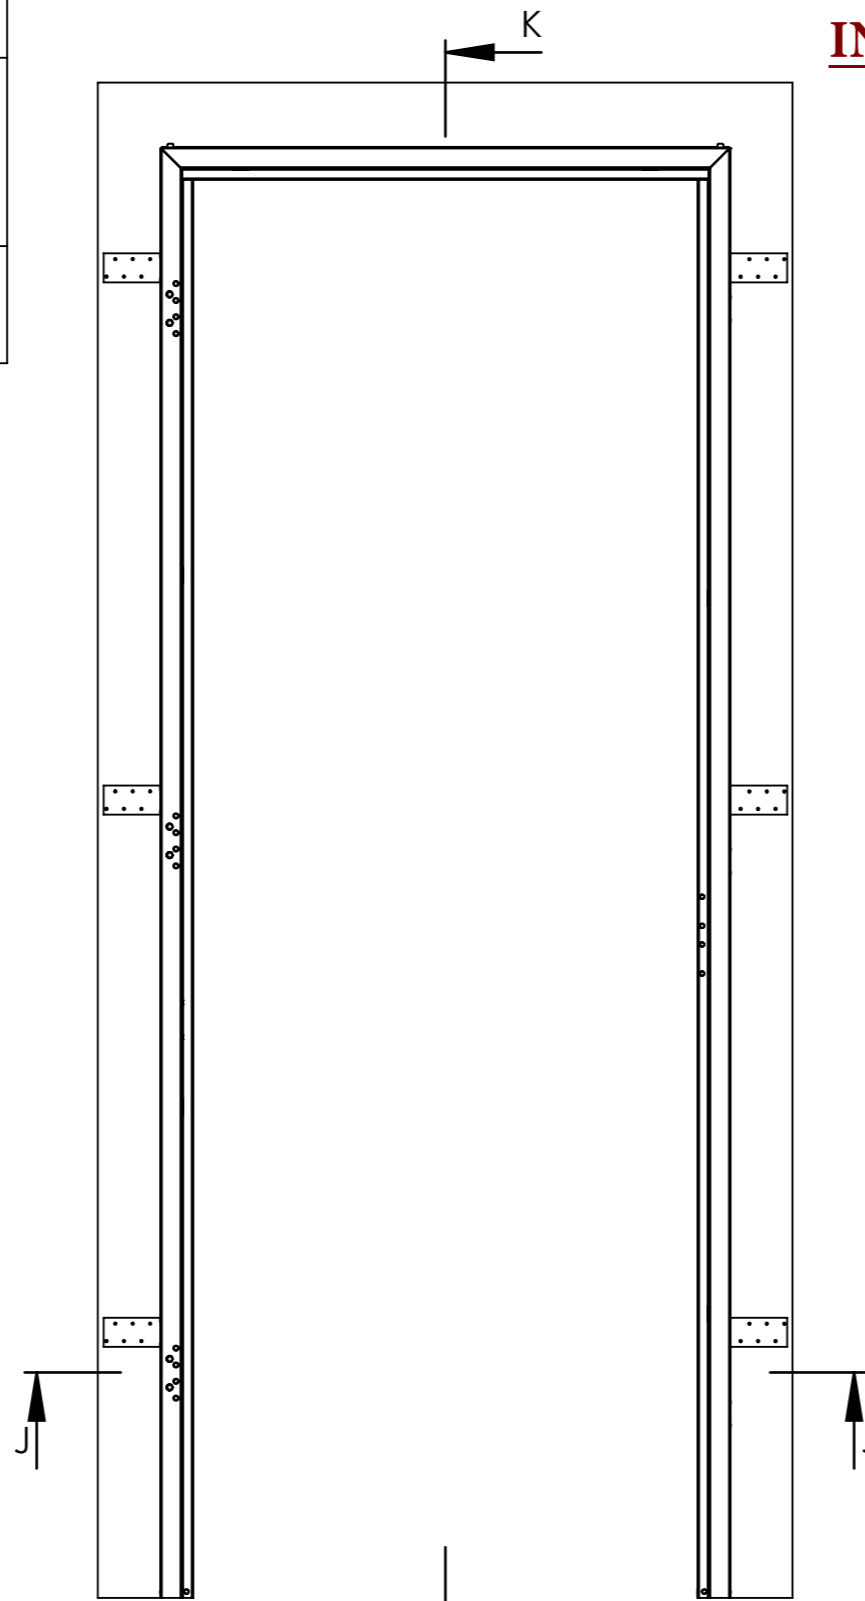

Rav Bariach (08) Industry Ltd

Southern Industrial Zone, POB 3032,
Ashkelon, Israel
Tel: +972-8-6794860
Fax: +972-8-6794879
Email: export@rav-bariach.com

C cover frame
door model 414 **90 min FR**

IN STOCK!

DETAIL L

DETAIL I

SECTION K-K
SCALE 1 : 10

SECTION J-J
SCALE 1 : 8

DH - door height with insert
DH = ROH - 1-5/8"
W - door width
Clearance between Door and Frame - 3/16"