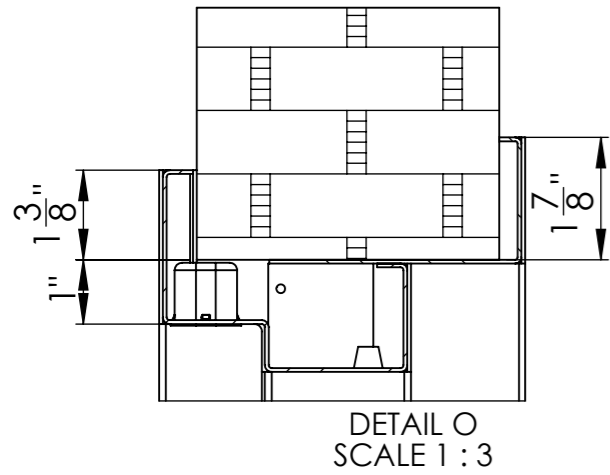

Rav Bariach (08) Industry Ltd

Southern Industrial Zone, POB 3032,
Ashkelon, Israel
Tel: +972-8-6794860
Fax: +972-8-6794879
Email: export@rav-bariach.com

Non-UL

CF414 (Adjustable)

DH - door height with insert
DH = ROH - 1-5/8"
W - door width
Clearance between Door and Frame - 3/16"