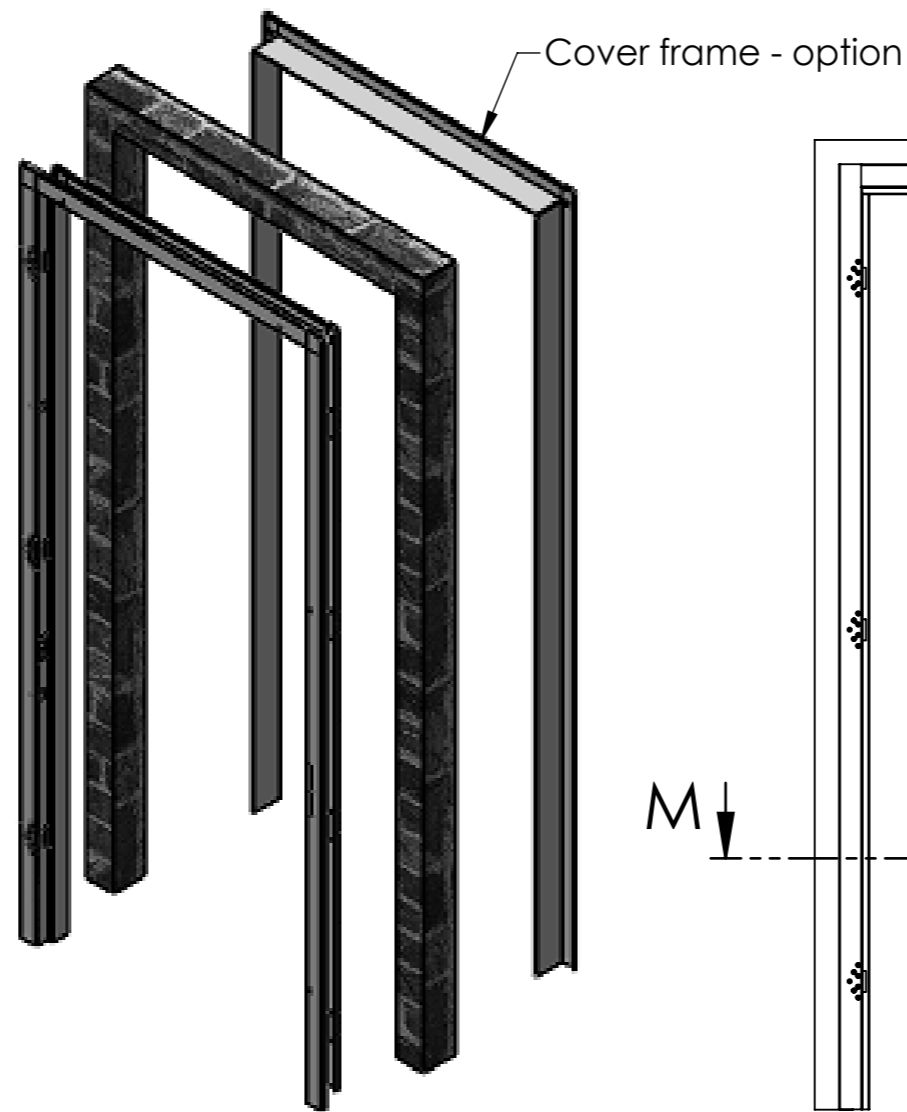

Rav Bariach (08) Industry Ltd

Southern Industrial Zone, POB 3032,
Ashkelon, Israel
Tel: +972-8-6794860
Fax: +972-8-6794879
Email: export@rav-bariach.com

Non-UL

CF414 (Adjustable)

DH - door height with insert
DH = ROH - 1-5/8"
W - door width
Clearance between Door and Frame - 3/16"