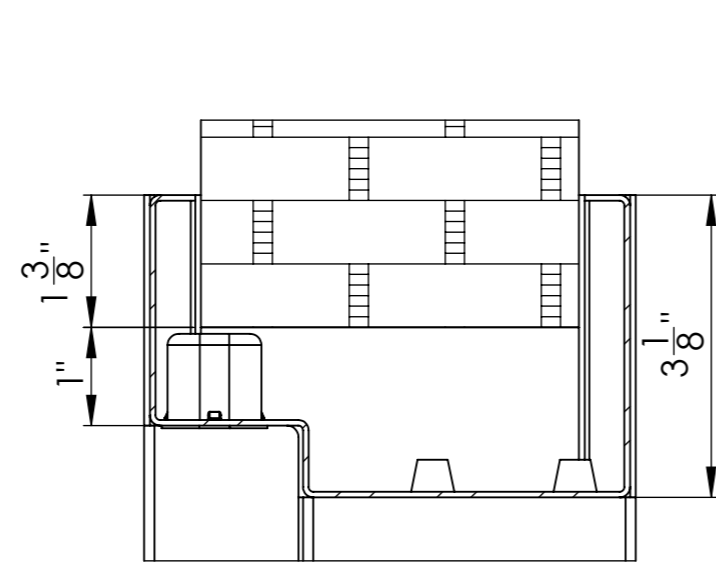

Rav Bariach (08) Industry Ltd

Southern Industrial Zone, POB 3032,
Ashkelon, Israel
Tel: +972-8-6794860
Fax: +972-8-6794879
Email: export@rav-bariach.com

FIF414 UL (90 min FR)

DETAIL K
SCALE 1 : 2