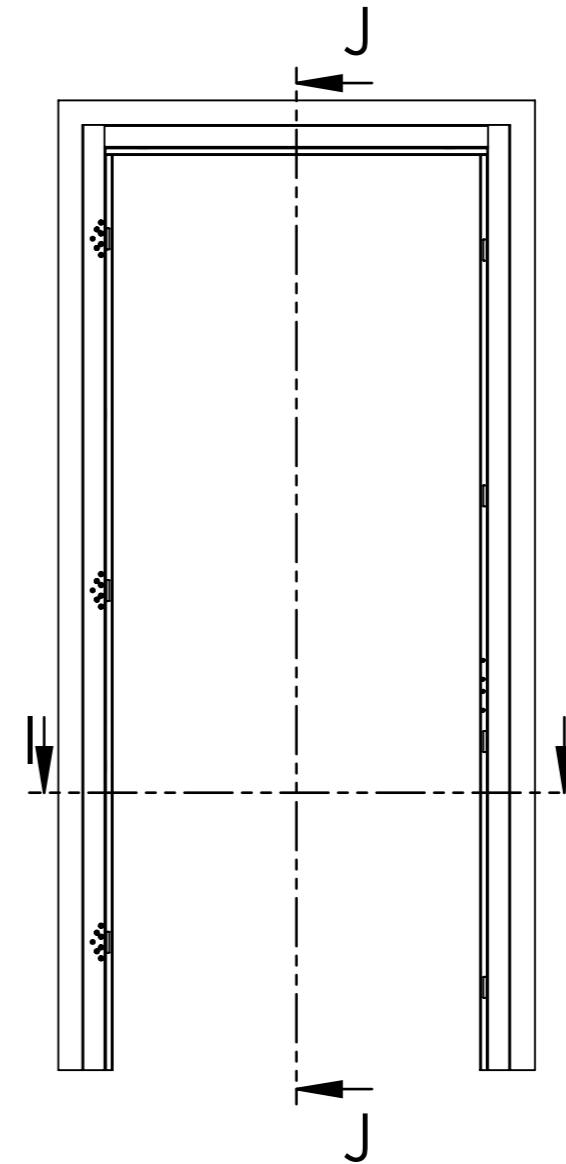

DH - door height with insert  
DH = ROH - 1-5/8"  
W - door width  
Clearance between Door and Frame - 3/16"

SECTION I-I  
SCALE 1 : 2

SECTION J-J