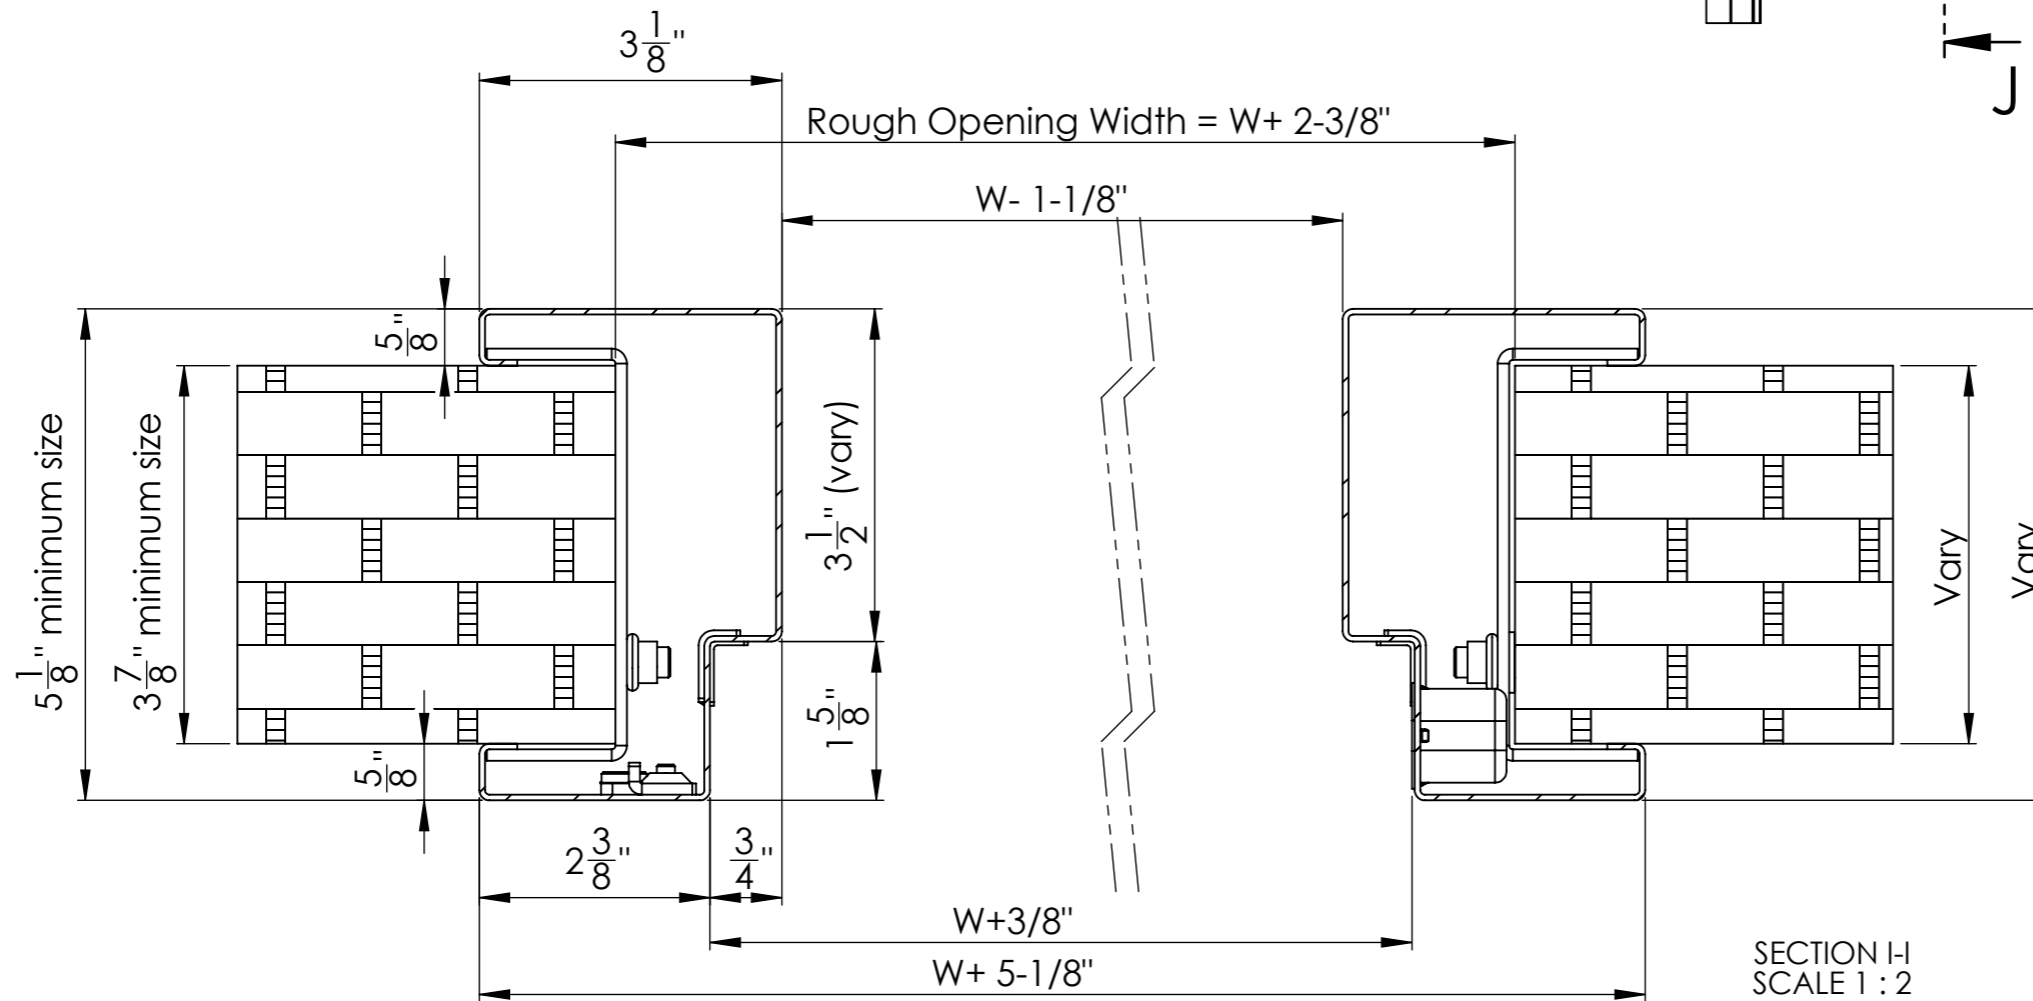

DH - door height with insert  
DH = ROH - 1-5/8"  
W - door width  
Clearance between Door and Frame - 3/16"

SECTION I-I  
SCALE 1 : 2

SECTION J-J