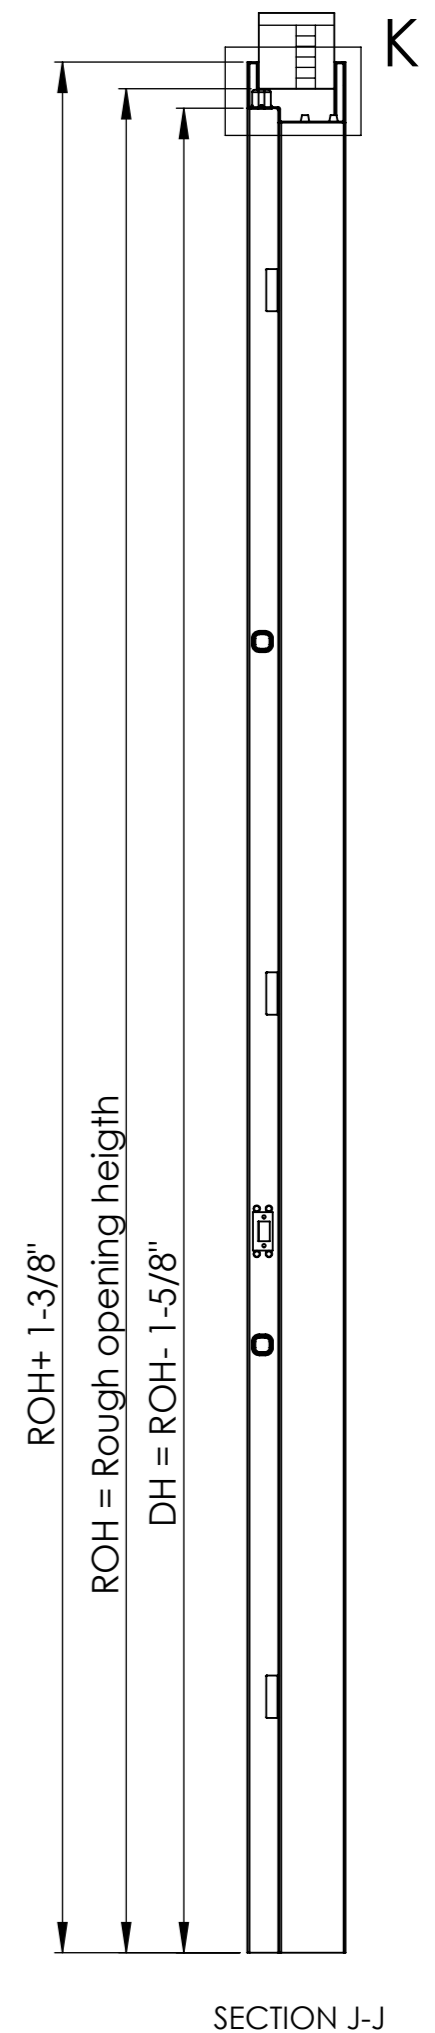

**Rav Bariach (08) Industry Ltd**

Southern Industrial Zone, POB 3032,  
Ashkelon, Israel  
Tel: +972-8-6794860  
Fax: +972-8-6794879  
Email: export@rav-bariach.com

**FIF414 UL (90 min FR)**

DETAIL K  
SCALE 1 : 2

DH - door height with insert  
DH = ROH - 1-5/8"  
W - door width  
Clearance between Door and Frame - 3/16"

SECTION I-I  
SCALE 1 : 2

SECTION J-J