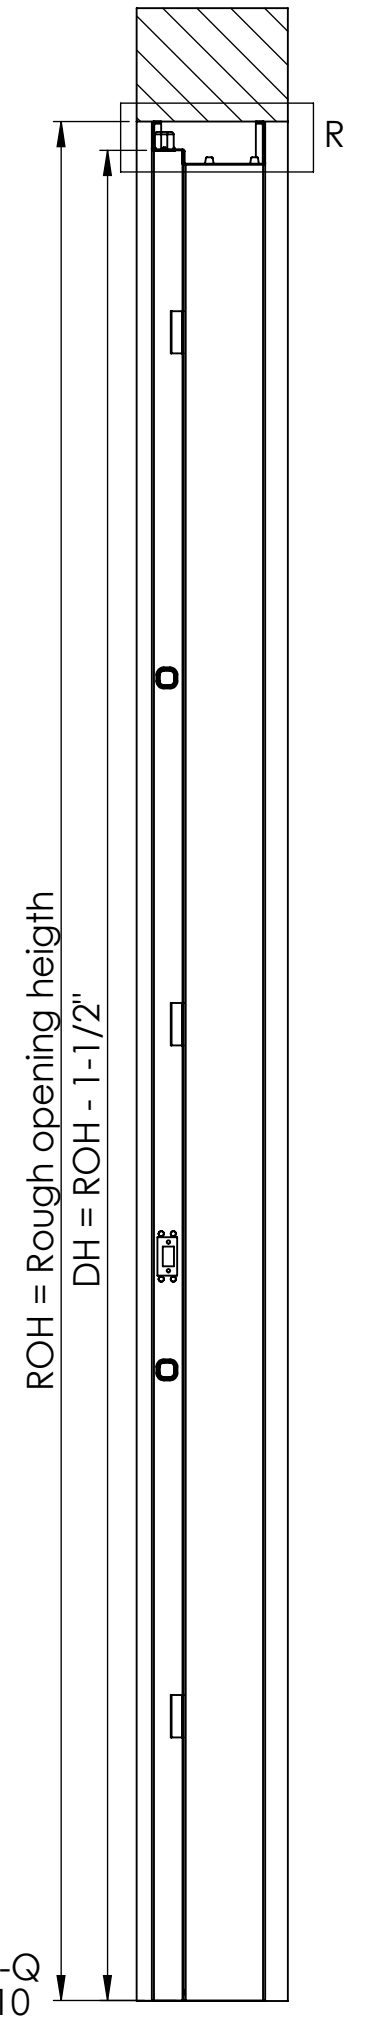

Rav Bariach (08) Industry Ltd

Southern Industrial Zone, POB 3032,
Ashkelon, Israel
Tel: +972-8-6794860
Fax: +972-8-6794879
Email: export@rav-bariach.com

GTC414 (Non-UL)

DH - door height with insert
DH = ROH - 1-1/2"
W - door width
Clearance between Door and Frame - 3/16"

DETAIL R
SCALE 1 : 2

SECTION P-P
SCALE 1 : 3

SECTION Q-Q
SCALE 1 : 10