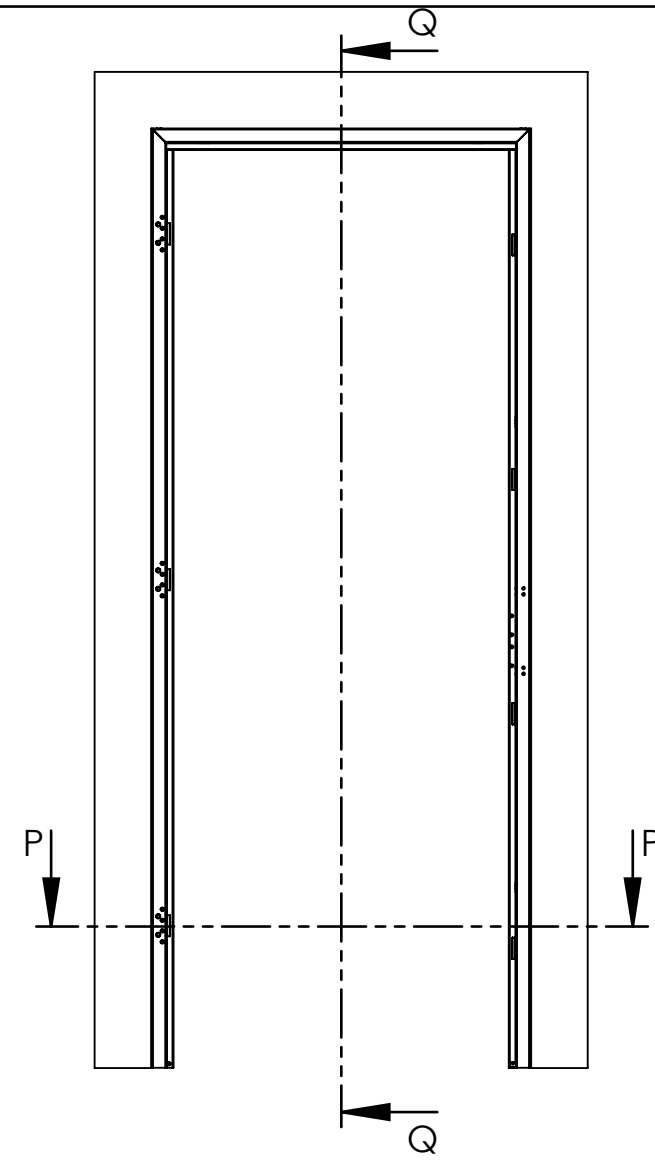

Rav Bariach (08) Industry Ltd

Southern Industrial Zone, POB 3032,
Ashkelon, Israel
Tel: +972-8-6794860
Fax: +972-8-6794879
Email: export@rav-bariach.com

GTC414 (Non-UL)

DH - door height with insert
DH = ROH - 1-1/2"
W - door width
Clearance between Door and Frame - 3/16"

DETAIL R
SCALE 1 : 2

SECTION P-P
SCALE 1 : 3

SECTION Q-Q
SCALE 1 : 10