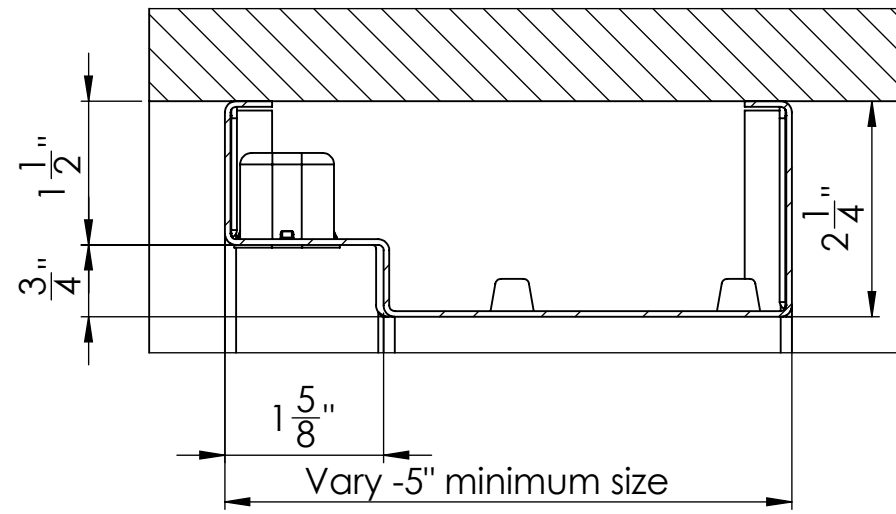

Rav Bariach (08) Industry Ltd

Southern Industrial Zone, POB 3032,
Ashkelon, Israel
Tel: +972-8-6794860
Fax: +972-8-6794879
Email: export@rav-bariach.com

GTC414 (Non-UL)

DH - door height with insert
DH = ROH - 1-1/2"
W - door width
Clearance between Door and Frame - 3/16"

DETAIL R
SCALE 1 : 2

SECTION P-P
SCALE 1 : 3

SECTION Q-Q
SCALE 1 : 10