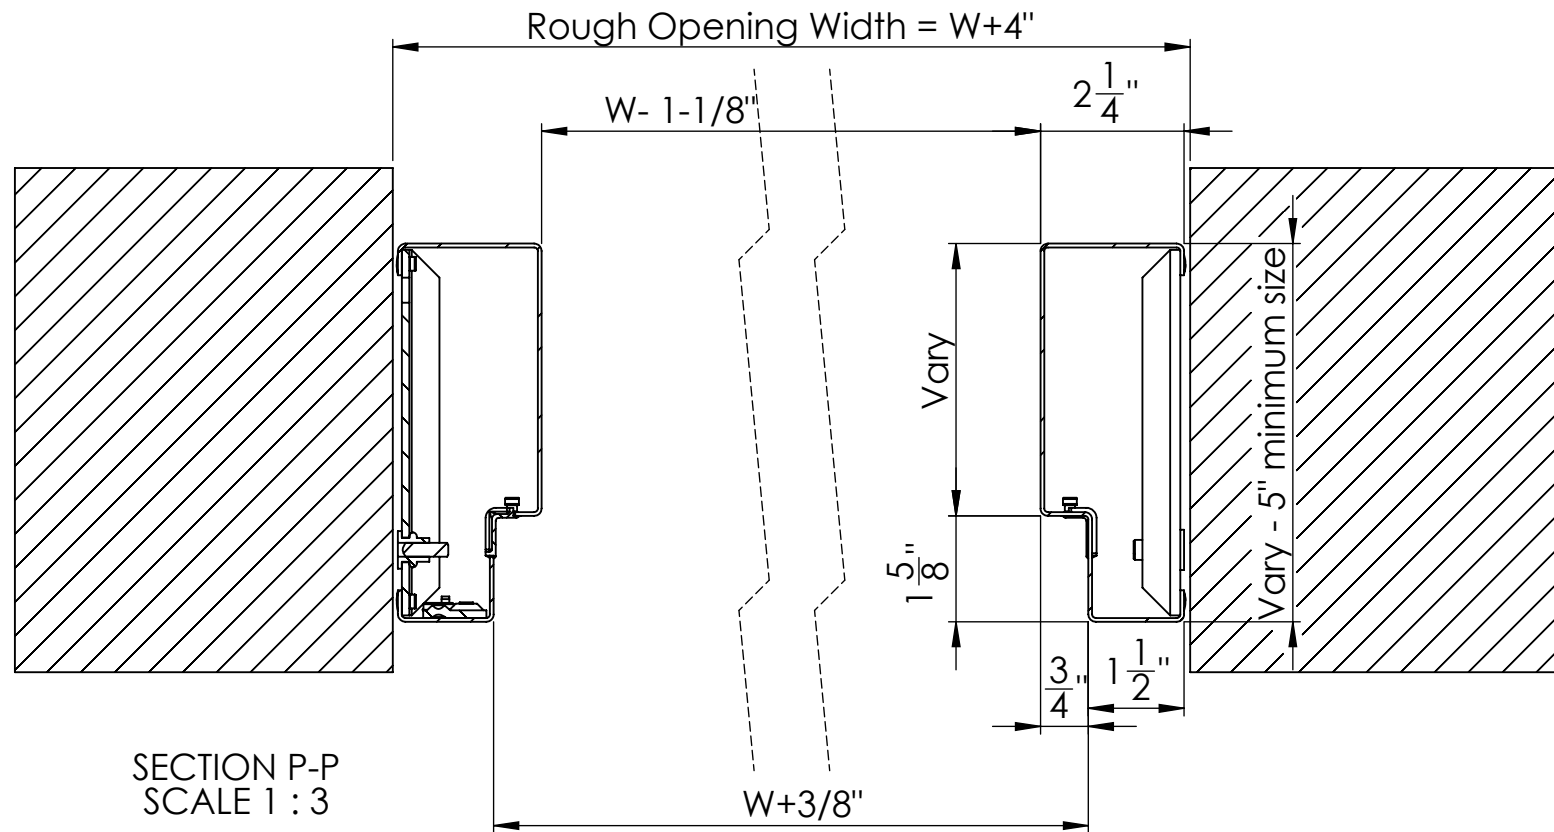

Rav Bariach (08) Industry Ltd

Southern Industrial Zone, POB 3032,
Ashkelon, Israel
Tel: +972-8-6794860
Fax: +972-8-6794879
Email: export@rav-bariach.com

GTC414 (Non-UL)

DH - door height with insert
DH = ROH - 1-1/2"
W - door width
Clearance between Door and Frame - 3/16"

DETAIL R
SCALE 1 : 2

SECTION P-P
SCALE 1 : 3

SECTION Q-Q
SCALE 1 : 10